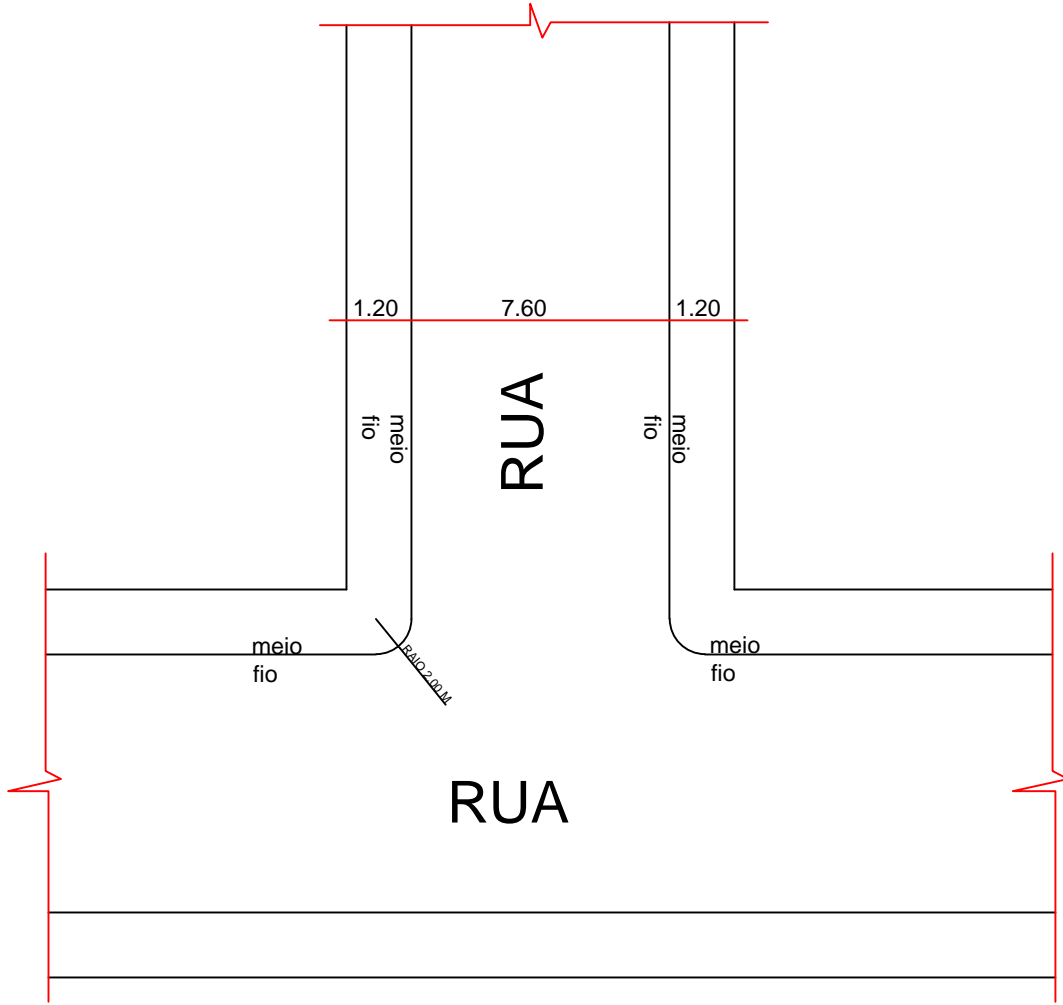

PRODUCED BY AN AUTODESK EDUCATIONAL PRODUCT

Detalhe do meio fio

PROJETO COLOCAÇÃO MEIO FIO RUAS LOTEAMENTO PINHAIS

**PREFEITURA MUNICIPAL
DE OTACILIO COSTA**

PRODUCED BY AN AUTODESK EDUCATIONAL PRODUCT

PRODUCED BY AN AUTODESK EDUCATIONAL PRODUCT