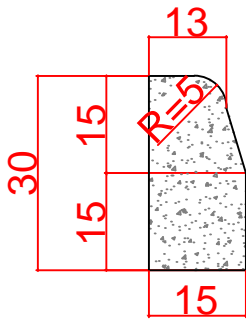

PRODUCED BY AN AUTODESK EDUCATIONAL PRODUCT

Detalhe do meio fio

PROJETO COLOCAÇÃO MEIO FIO RUAS LOTEAMENTO PINHAIS

**PREFEITURA MUNICIPAL
DE OTACILIO COSTA**

PRODUCED BY AN AUTODESK EDUCATIONAL PRODUCT

PRODUCED BY AN AUTODESK EDUCATIONAL PRODUCT